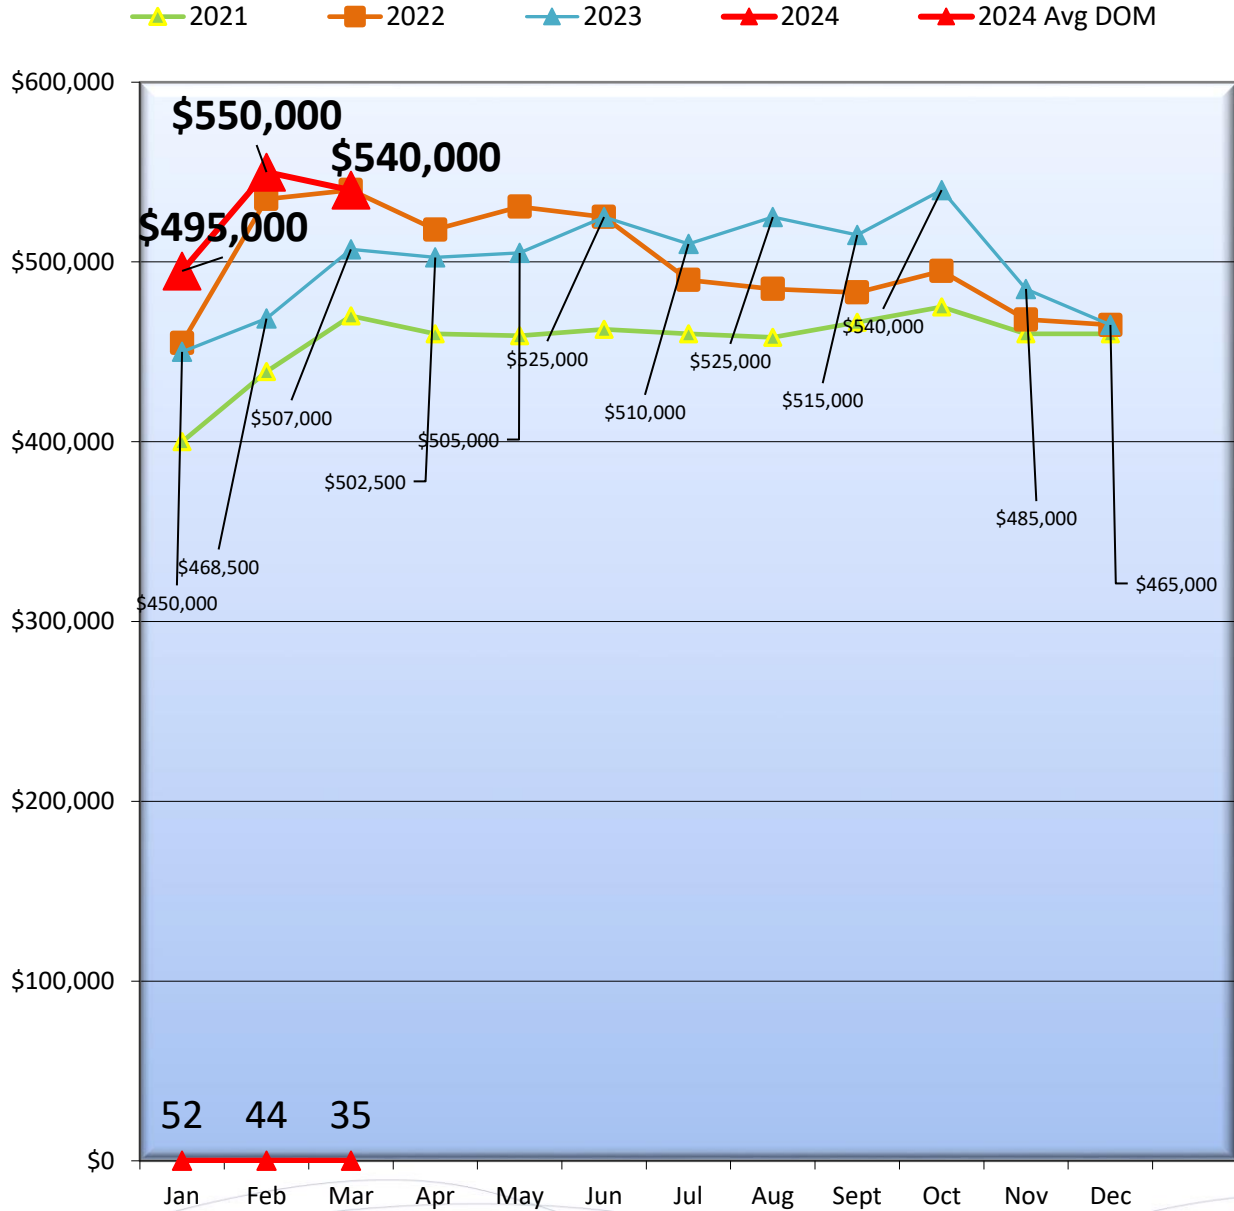

Market Trends

(Area – King County)

King County - Median Condo Sale Prices

King County Pre-Owned Condo Price History as of Mar 31st

Small Triangles - Average Days on Market

Data source: Coldwell Banker Bain - Lake Union
 Data derived from NWMLS Statistical Summary Report 3/31/2024
 Prepared by DAVID PITNEY