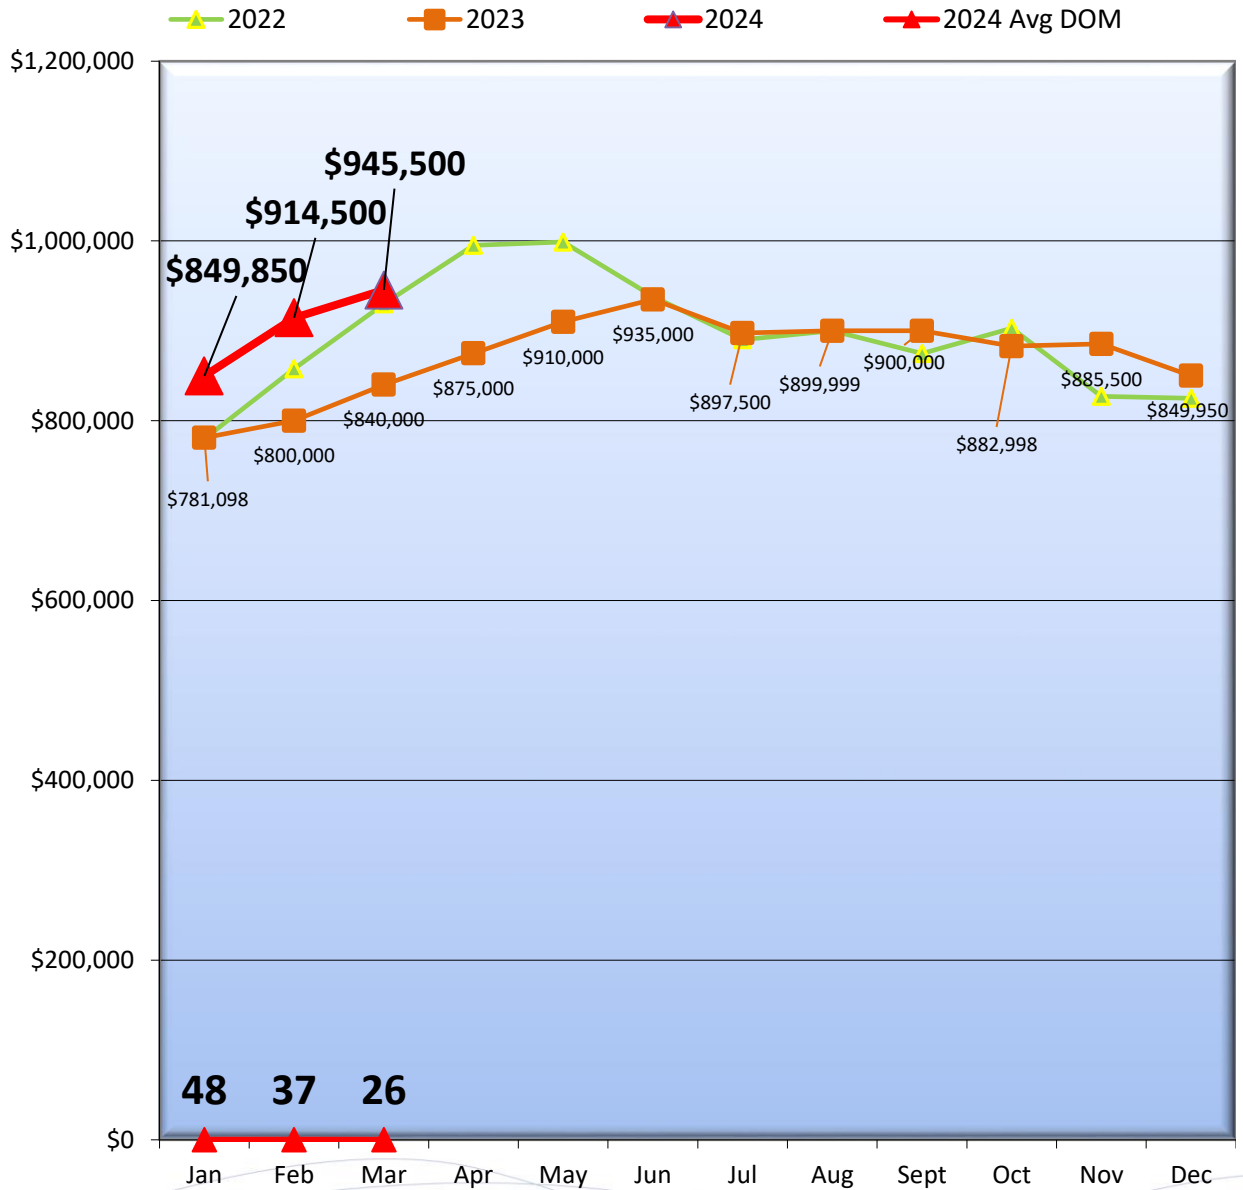

Market Trends

(Area – King County)

King County - Median House Sale Prices

King County Pre-Owned House Price History as of Mar 31st

Bottom Triangles - Average Days on Market

Data source: Coldwell Banker Bain - Lake Union
 Data derived from NWMLS Statistical Summary Report 3/31/2024
 Prepared by DAVID PITNEY