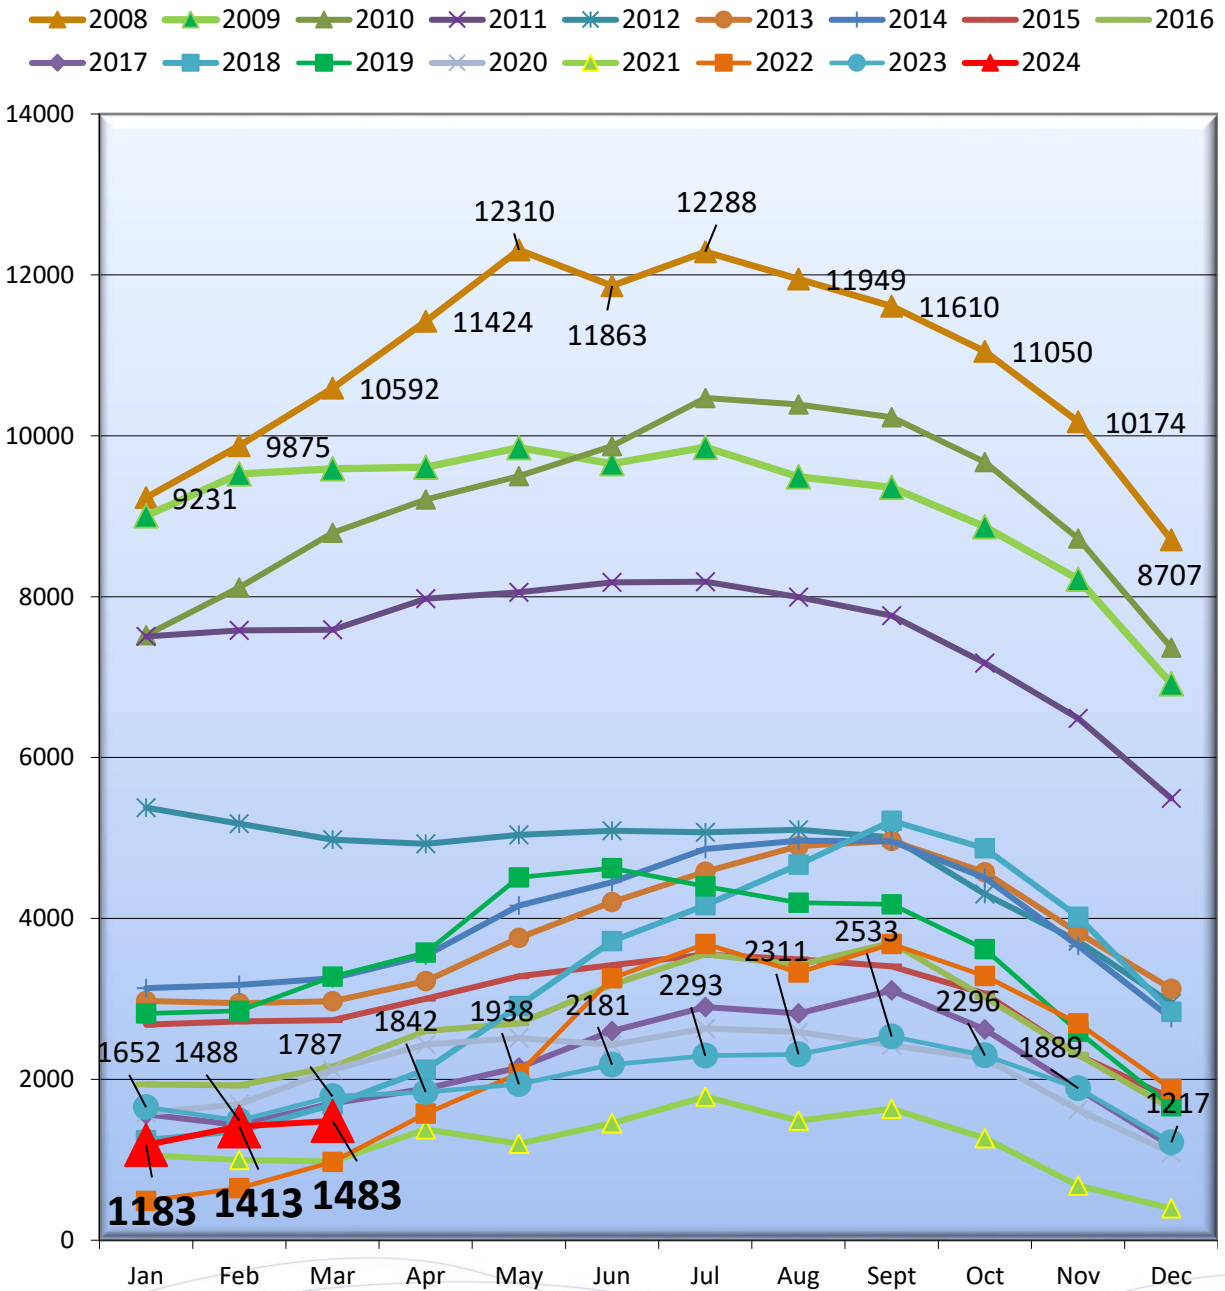

Pre-Owned Residential Homes - Only King County - 2008 to 2024

Residential King Co. Active Listings

Data source: Coldwell Banker Bain - Lake Union
 Data derived from NWMLS Statistical Summary Report 3/31/2024
 Prepared by DAVID PITNEY